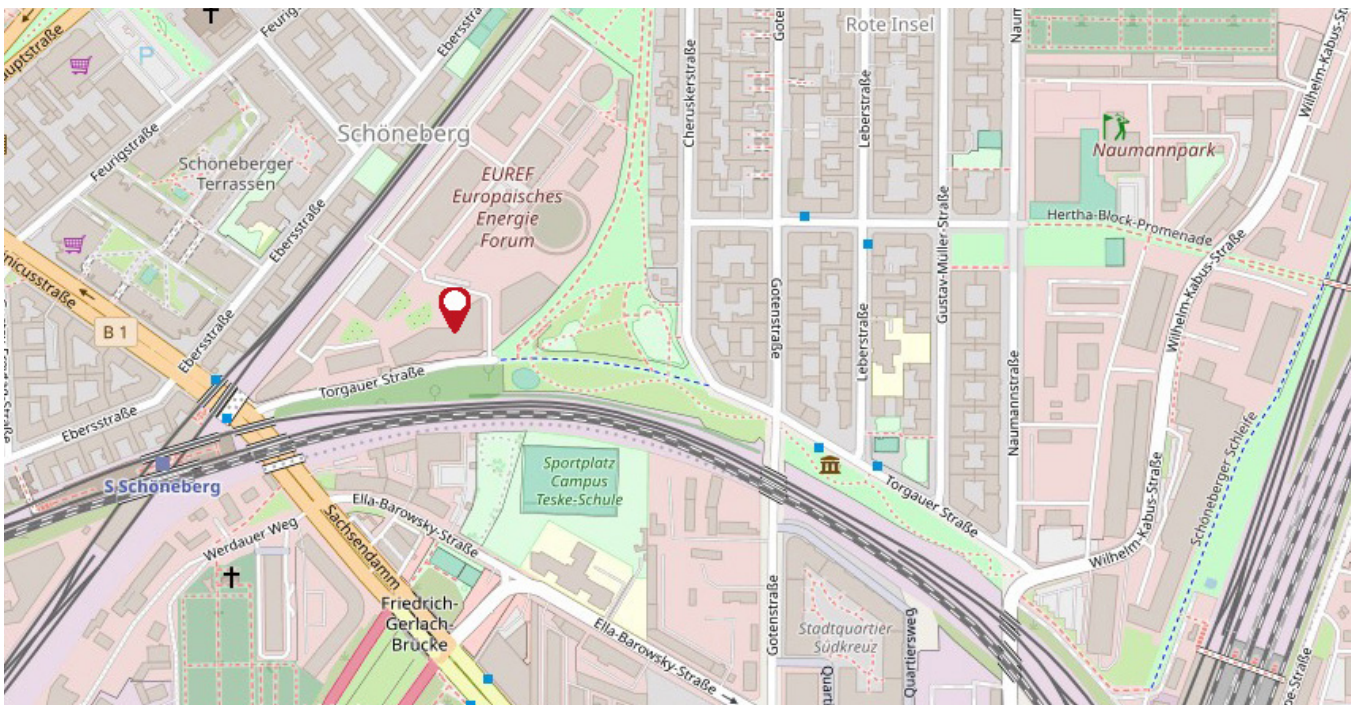

Directions

Directions to Fraunhofer ENIQ

Address

EUREF-Campus 23/24, 10829 Berlin

Parking

Underground car park on campus - access via Sachsendamm/Torgauer Straße

Public transport

Schöneberg S-Bahn station
Südkreuz station

Contact

eniq@zv.fraunhofer.de | +49 89 1205-1126

ENIQ

Directions

Site plan EUREF Campus

Coming from the Schöneberg S-Bahn/Berlin Südkreuz station, follow Torgauer Straße until you reach the main entrance of the EUREF campus on the left side. Walk through the gate and then turn left again. In a few meters walk you will find the main entrance of Fraunhofer ENIQ on the left side.

The walk is about 10 minutes.

From BER-Airport

The journey time by taxi is about 40 minutes. Alternatively, you can take bus 744 in the direction of Gropiusstadt to Rudow station and change to underground line 7 in the direction of Rathaus Spandau. From Neukölln S-Bahn station, take line S41 and get off at Südkreuz S-Bahn station. Take the exit Hildegard-Knef-Platz and turn right into Wilhelm-Kabus-Straße. Follow this road until you reach Torgauer Straße. Follow it until you reach the EUREF campus directly through the Cheruskerpark.

By car

Coming from any direction, drive to the motorway junction Schöneberg (A100/103). Follow the A103 to the Sachsen-damm exit and leave the motorway in Direction Tempelhofer Weg. Follow Sachsen-damm until you turn right into Torgauer Str. and follow it until you reach the EUREF campus on the left. Paid parking is available on site.